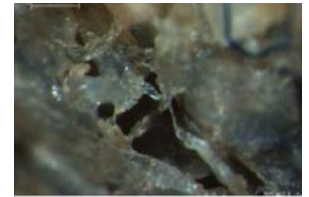

RS4V_a115_b.jpg